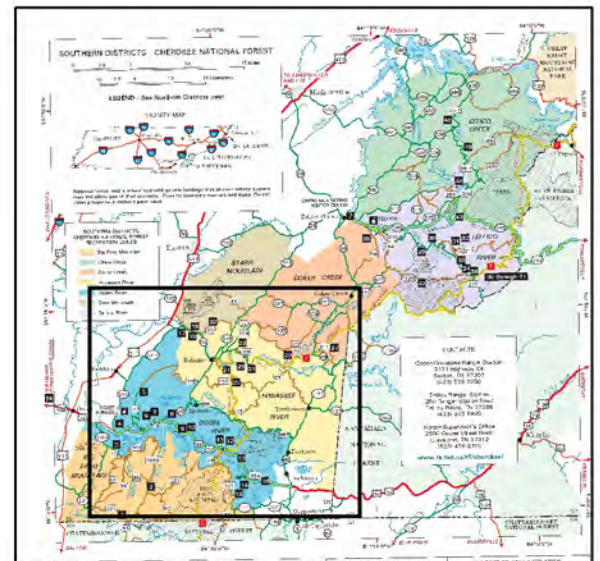

Hiwassee River Recreation Zone

17	Quinn Springs	▲ ♀ ♂ ♂ ♂ ♂ ♂ ♂ ♂ ♂
18	Lost Corral*	▲ ♀ ♂ ♂ ♂ ♂ ♂ ♂ ♂
19	Hiwassee River	♀ ♂ ♂ ♂
20	Spring Creek Range*	♀ ♂ ♂
21	Reliance Launch (State)	♀ ♀ ♂ ♀ ♂ ♂ ♂ ♂ ♂ ♂ ♂ ♂
22	Hiwassee River Gorge	♀ ♀ ♀ ♂ ♂ ♂ ♂ ♂ ♂ ♂ ♂ ♂ ♂
23	Towee Creek Launch	♀ ♀ ♀ ♂ ♂ ♂ ♂ ♂ ♂ ♂ ♂ ♂ ♂
24	Apalachia Powerhouse Launch	♀ ♀ ♀ ♀ ♂ ♂ ♂ ♂ ♂ ♂ ♂ ♂ ♂ ♂
25	Lost Creek	▲ ♀ ♂ ♂ ♂ ♂ ♂ ♂ ♂

*These sites are in the Starr Mountain Recreation Zone just to the north of the Hiwassee River Zone

Vicinity Map for Recreation Zones
Southern Districts, Cherokee National Forest