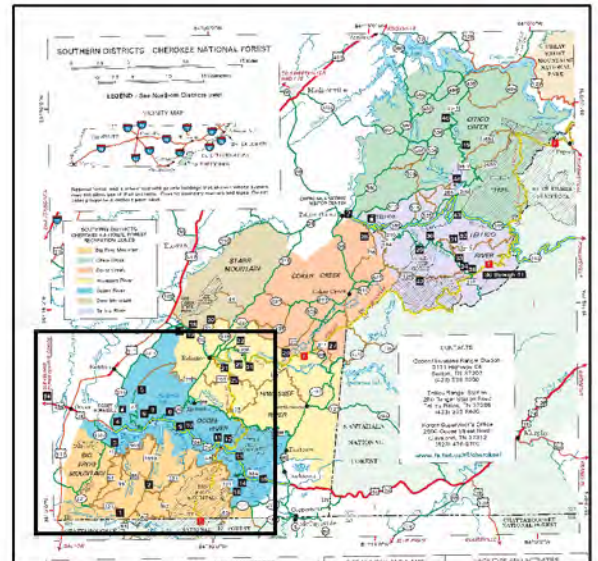

## Big Frog Mountain Recreation Zone

1	Conasauga River Corridor	
2	Sylco	

Vicinity Map for Recreation Zones  
Southern Districts, Cherokee National Forest