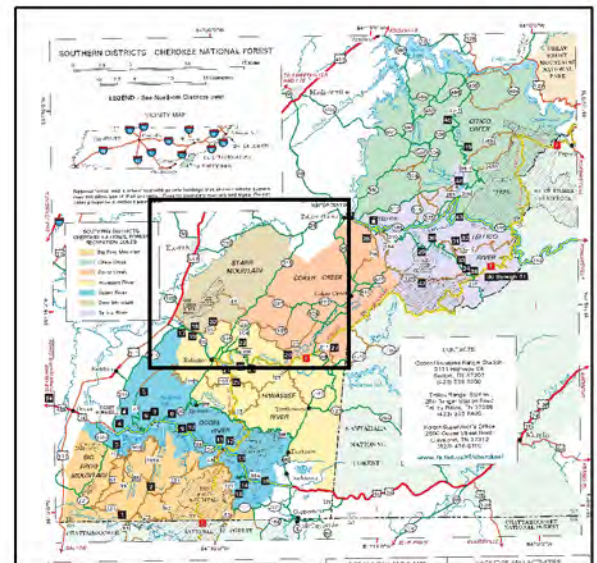

Starr Mountain Recreation Zone

18	Lost Corral	
19	Hiwassee River*	
20	Spring Creek Range	

*This site is in the Hiwassee River Recreation Zone just to the south of the Starr Mountain Zone.

Vicinity Map for Recreation Zones
Southern Districts, Cherokee National Forest