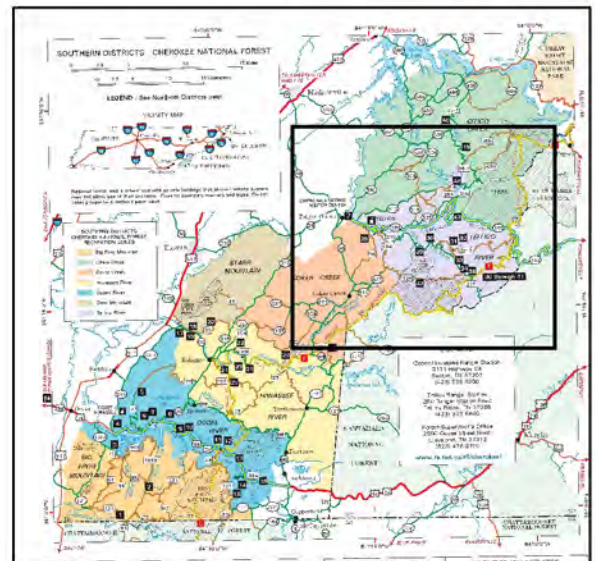

Tellico River Recreation Zone

29	Bald River Falls	
30	Tellico River Corridor	
31	McNabb Creek	Reservations required
32	North River	
33	Sourwood	
34	Spivey Cove	
35	Pheasant Field & Fish Hatchery	
36	Birch Branch	
37	Davis Branch	
38	Holder Cove	
39	Big Oak Cove	
40	Rough Ridge	
41	State Line	
42	Holly Flats	
43	Cherochala Skyway	
44	Indian Boundary	

Vicinity Map for Recreation Zones
Southern Districts, Cherokee National Forest